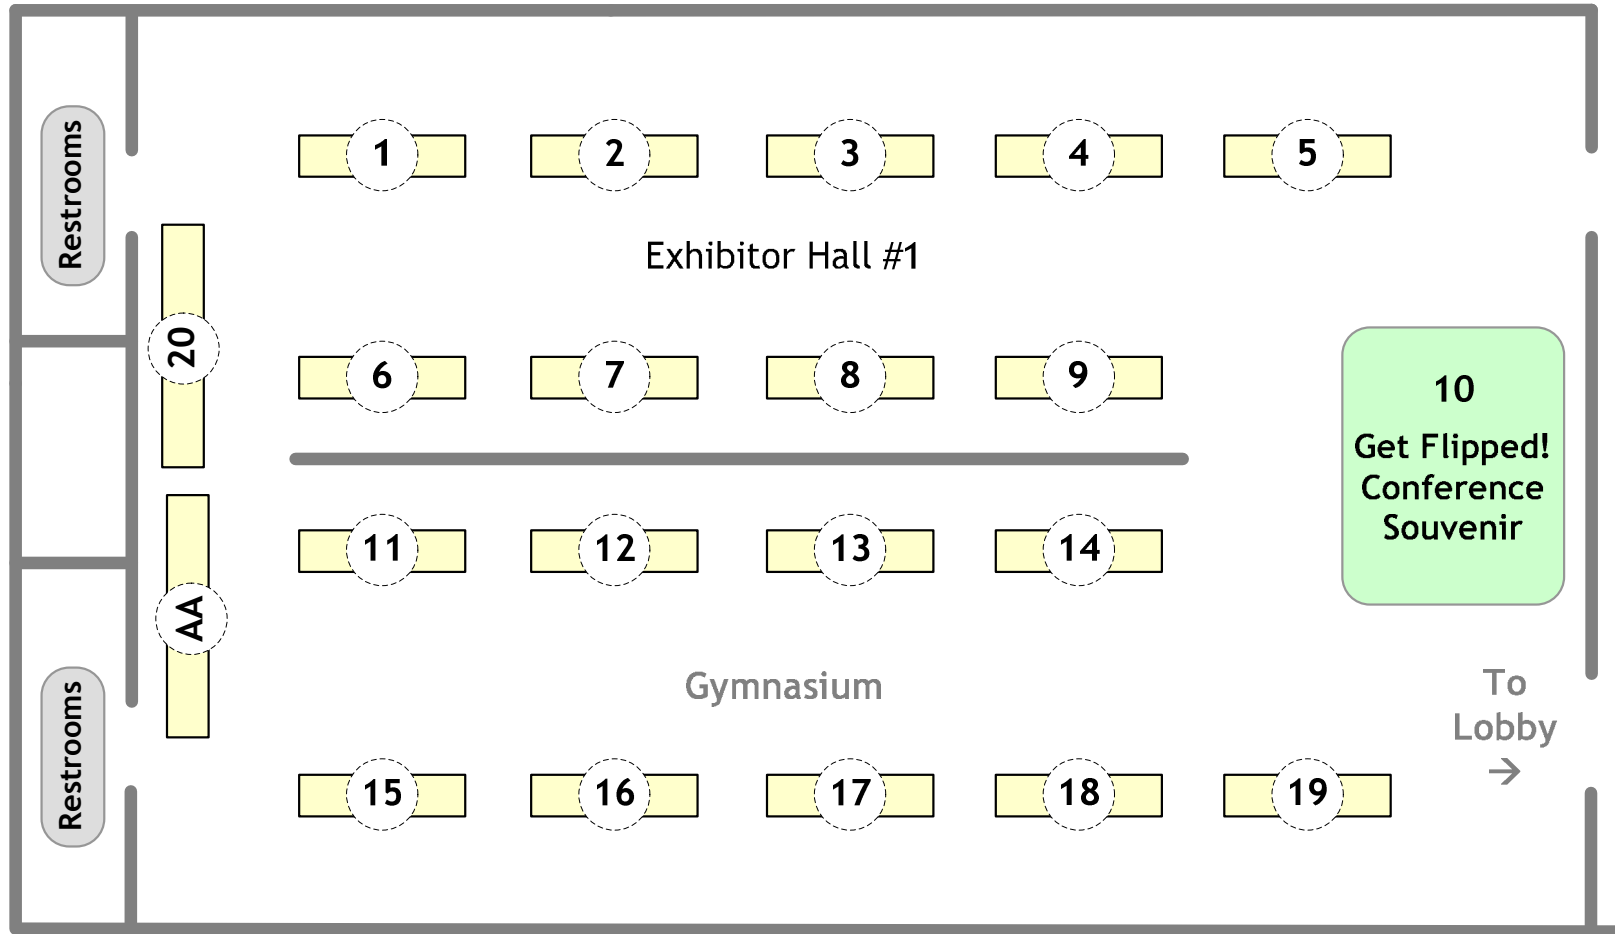

Expo Area Schedules

No Registration Required - Open to the Public

Saturday, Nov 12th, 2011 10am-4pm
 St. Gabriel's
 2500 Wimberly Ln. Austin, TX

Activity	10-11	11-12	12-1	1-2	2-3	3-4
Main Stage & Exhibitor Area #1 (Main Building)						
Austin Water Douser Dan		10:30-11:30			2:00-3:00	
Just Imagine Song and Dance				1:30-2:00		
Give As You Get Introduction		11:30		1:00		
Wilhelmina - Runway/Posing						3:00-4:00
Music Stage (Outdoor Plaza)						
School of Rock						
Carson Dickson - Chapter Three				1:00-2:00		
Austin Modoff			12:00-1:00			
Exhibitor Area #2 (Gymnasium)					2:00-3:00	
GetFlipped! Conference Souvenir	ALL DAY					
Abakadoodle & DI Challenges	ALL DAY					
Outside the Box Face Painting	ALL DAY					
Outdoor Plaza						
Plastic Cap Sculpture	ALL DAY					
Petting Zoo and Pony Rides	ALL DAY					
Three Ring Service Fun Zone	ALL DAY					
Food and Snacks (Main Building and Plaza)						
Tropical Smoothie Café	ALL DAY					
Amy's Ice Cream		11am-3pm				

Expo Area Map - Exhibitor Hall #1

Exhibitor Legend

1 - The Money Academy
 2 - Texas Dept of Insurance
 3 - Reality Education/TXDOT
 4 - A Legacy of Giving

5 - Abrakadoodle
 6 - Nutrilite
 7 - Alliance for Econ. Inclusion
 8 - Lemonade Day

Expo Area Map - Exhibitor Hall #2 and Plaza

Exhibitor Legend

21 - Just Imagine
 22 - Give As You Get
 23 - Lori's Culinary Co.

24 - Our Austin City Kids
 25 - Juice Plus
 26 - Operation Turkey

27 - Austin Water
 28 - Down on the Farm
 29 - George Sabra - Plastic Caps Sculpture