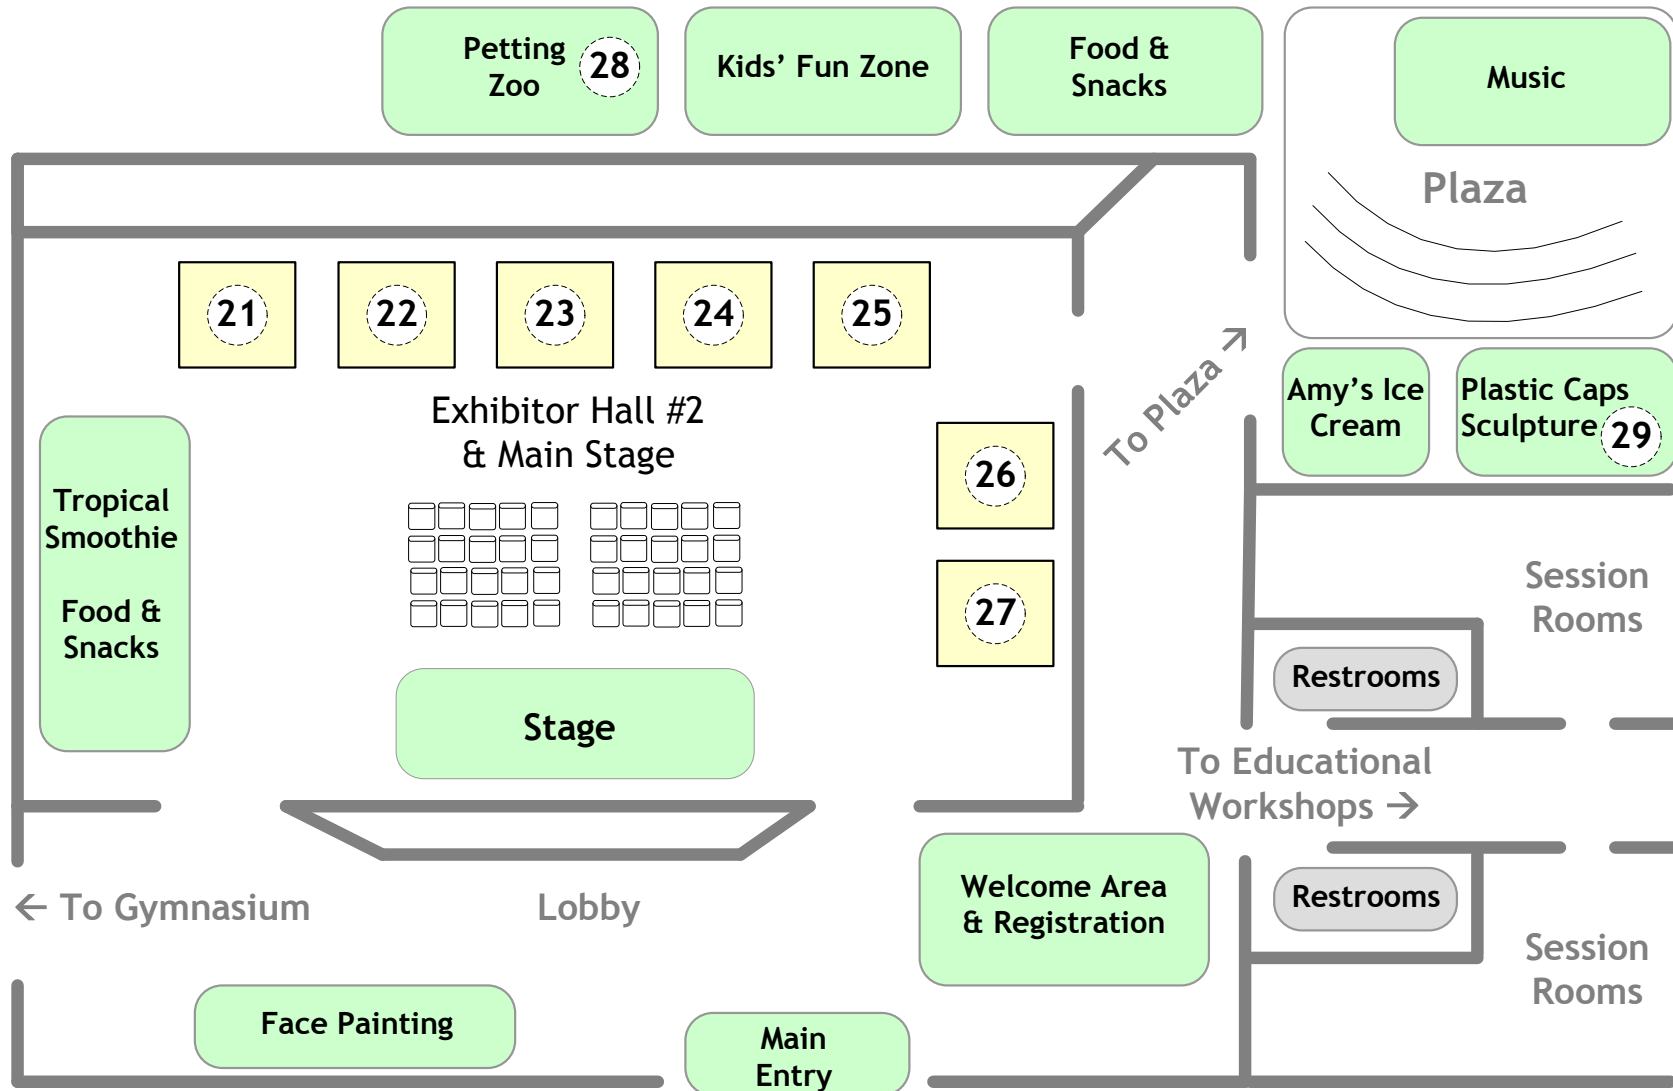

Expo Area Schedules

No Registration Required - Open to the Public

Saturday, Nov 12th, 2011 10am-4pm
 St. Gabriel's
 2500 Wimberly Ln. Austin, TX

Activity	10-11	11-12	12-1	1-2	2-3	3-4
Main Stage & Exhibitor Area #1 (Main Building)						
Austin Water Douser Dan		10:30-11:30			2:00-3:00	
Just Imagine Song and Dance				1:30-2:00		
Give As You Get Introduction		11:30		1:00		
Wilhelmina - Runway/Posing						3:00-4:00
Music Stage (Outdoor Plaza)						
School of Rock						
Carson Dickson - Chapter Three				1:00-2:00		
Austin Modoff			12:00-1:00			
Exhibitor Area #2 (Gymnasium)					2:00-3:00	
GetFlipped! Conference Souvenir	ALL DAY					
Abakadoodle & DI Challenges	ALL DAY					
Outside the Box Face Painting	ALL DAY					
Outdoor Plaza						
Plastic Cap Sculpture	ALL DAY					
Petting Zoo and Pony Rides	ALL DAY					
Three Ring Service Fun Zone	ALL DAY					
Food and Snacks (Main Building and Plaza)						
Tropical Smoothie Café	ALL DAY					
Amy's Ice Cream		11am-3pm				

Expo Area Map - Exhibitor Hall #1

Exhibitor Legend

1 - The Money Academy
 2 - Texas Dept of Insurance
 3 - Reality Education/TXDOT
 4 - A Legacy of Giving

5 - Abrakadoodle
 6 - Nutrilite
 7 - Alliance for Econ. Inclusion
 8 - Lemonade Day

Expo Area Map - Exhibitor Hall #2 and Plaza

Exhibitor Legend

21 - Just Imagine
 22 - Give As You Get
 23 - Lori's Culinary Co.

24 - Our Austin City Kids
 25 - Juice Plus
 26 - Operation Turkey

27 - Austin Water
 28 - Down on the Farm
 29 - George Sabra - Plastic Caps Sculpture